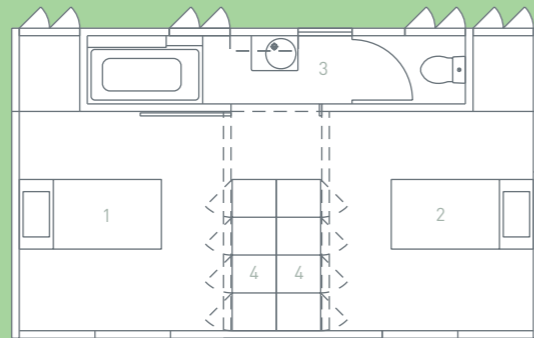

7000 EXPANDER
2 BEDROOMS

- 1 BEDROOM 1
- 2 BEDROOM 2
- 3 BATHROOM
- 4 ROBES