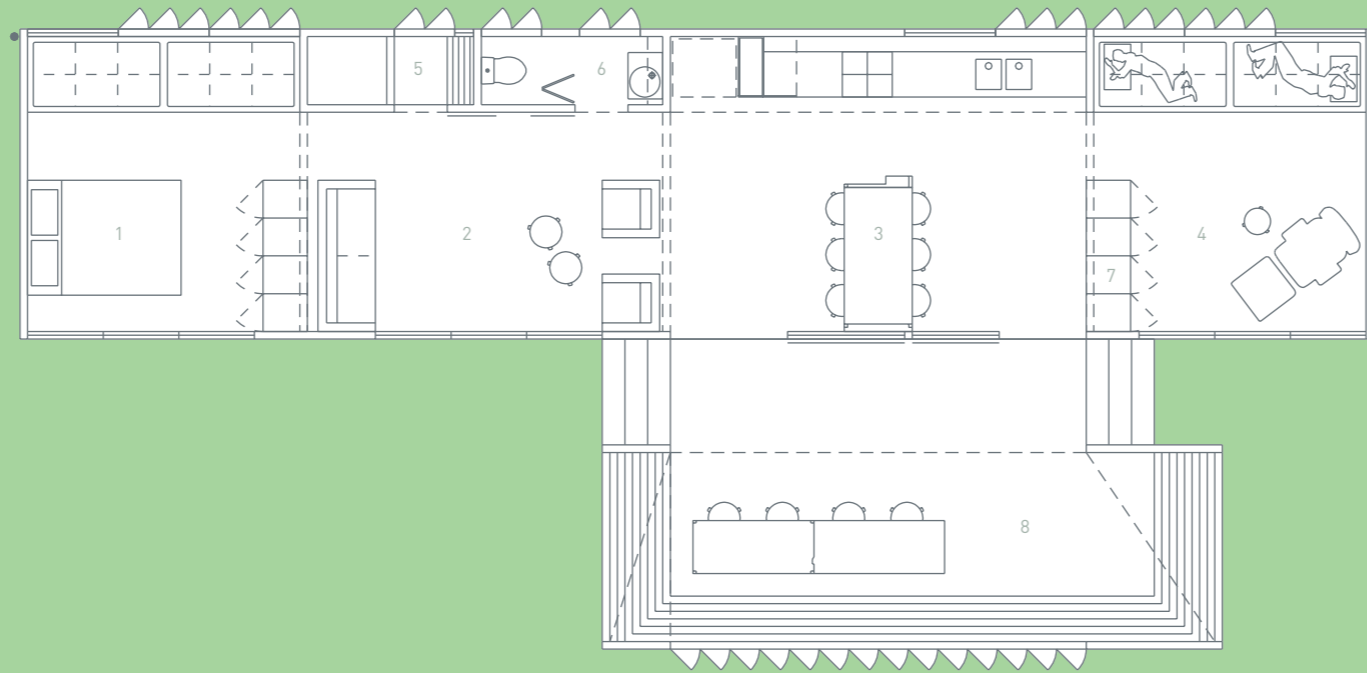

7000 EXPANDER
MASTER BEDROOM SUITE

- 1 BEDROOM
- 2 ENSUITE
- 3 ROBES

7000 EXPANDER
1 BEDROOM + STUDY

- 1 STUDY
- 2 BEDROOM
- 3 ENSUITE
- 4 ROBES

7000 EXPANDER
BUNK HOUSE

- 1 BUNK ROOM
- 2 BATHROOM

happyhaus

DESIGN HOME CHANGE HOME CHANGE DESIGN CHANGE HOME DESIGN
CHANGE DESIGN HOME DESIGN CHANGE HOME HOME DESIGN CHANGE

WHITE SERIES

BASE HAUS + 8000 EXPANDER
2 BEDROOM HOUSE + OUTDOOR ROOM

- 1 BEDROOM 1
- 2 SITTING ROOM
- 3 DINING ROOM + KITCHEN
- 4 BEDROOM 2 + SITTING ROOM
- 5 SHOWER
- 6 POWDER ROOM
- 7 ROBES
- 8 OUTDOOR ROOM