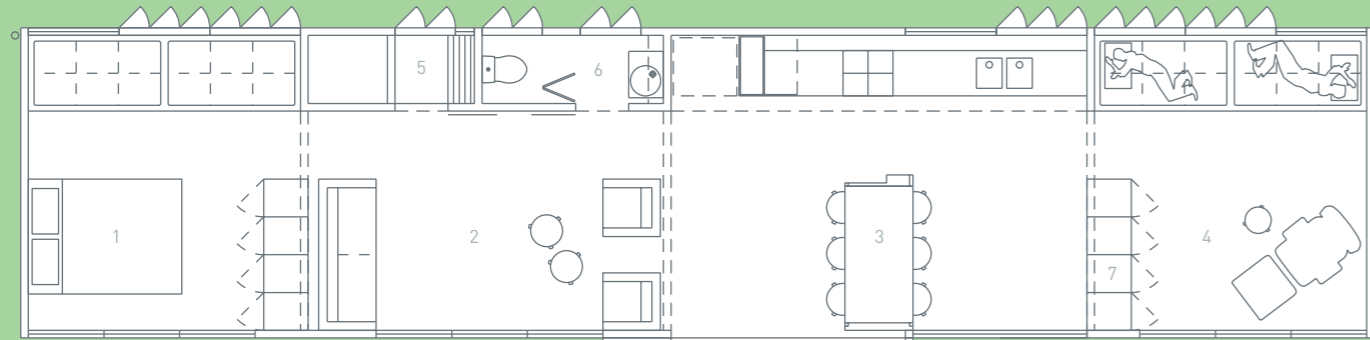

BASE HAUS
COUPLE'S WEEKENDER

- 1 BEDROOM
- 2 SITTING ROOM
- 3 DINING ROOM + KITCHEN
- 4 SITTING ROOM
- 5 SHOWER
- 6 POWDER ROOM
- 7 ROBES

happyhaus

DESIGN HOME CHANGE HOME CHANGE DESIGN CHANGE HOME DESIGN
CHANGE DESIGN HOME DESIGN CHANGE HOME HOME DESIGN CHANGE

WHITE SERIES

BASE HAUS + 7000 EXPANDER + 8000 EXPANDER
SMALL LOT HOUSE + OUTDOOR ROOM

- 1 BEDROOM 1
- 2 DINING ROOM + KITCHEN
- 3 OUTDOOR ROOM
- 4 STUDY
- 5 SHOWER
- 6 POWDER ROOM
- 7 SITTING ROOM
- 8 BEDROOM 2
- 9 BEDROOM 3
- 10 BATHROOM
- 11 ROBES
- 12 CROCKERY/PANTRY/STORAGE