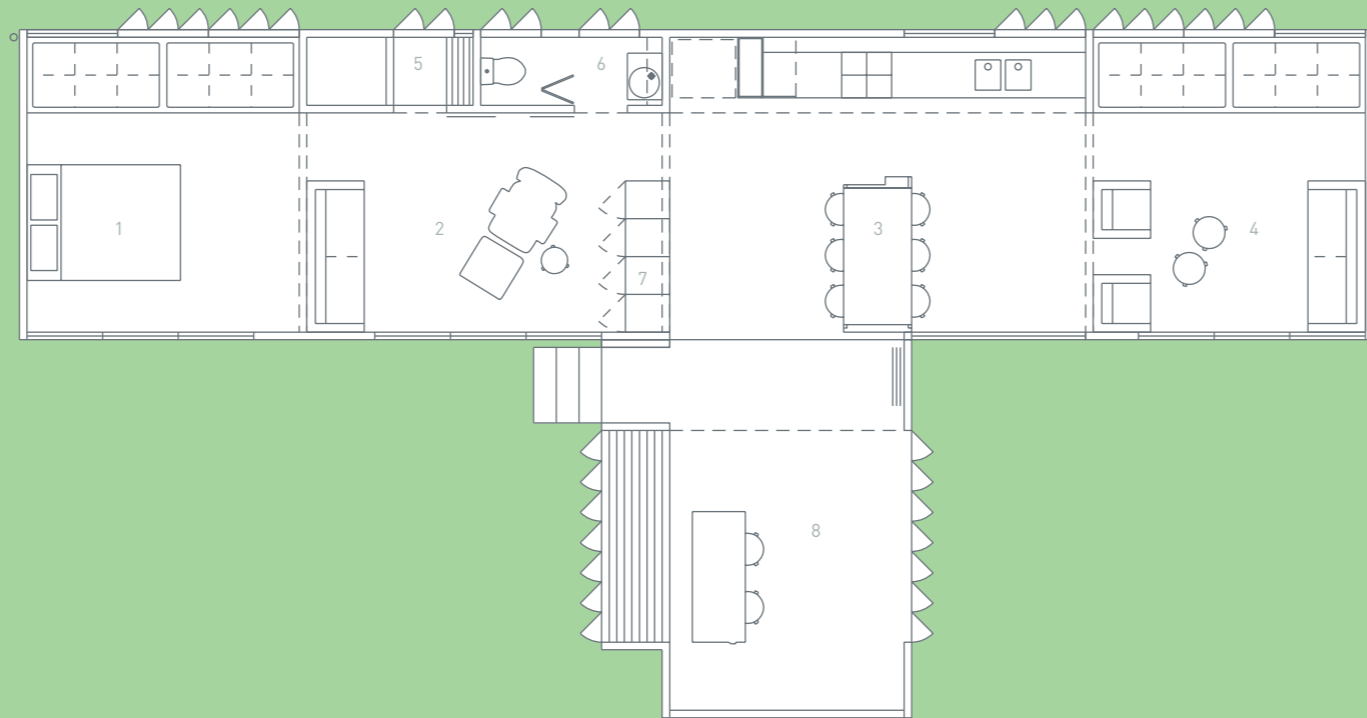

7000 EXPANDER
MASTER BEDROOM SUITE

- 1 BEDROOM
- 2 ENSUITE
- 3 ROBES

7000 EXPANDER
1 BEDROOM + STUDY

- 1 STUDY
- 2 BEDROOM
- 3 ENSUITE
- 4 ROBES

7000 EXPANDER
BUNK HOUSE

- 1 BUNK ROOM
- 2 BATHROOM

happyhaus

DESIGN HOME CHANGE HOME CHANGE DESIGN CHANGE HOME DESIGN
CHANGE DESIGN HOME DESIGN CHANGE HOME HOME DESIGN CHANGE

WHITE SERIES

BASE HAUS + 8000 EXPANDER
2 BEDROOM HOUSE + OUTDOOR ROOM

- 1 BEDROOM 1
- 2 SITTING ROOM
- 3 DINING ROOM + KITCHEN
- 4 BEDROOM 2 + SITTING ROOM
- 5 SHOWER
- 6 POWDER ROOM
- 7 ROBES
- 8 OUTDOOR ROOM

BASE HAUS + 5000 EXPANDER
COUPLE'S WEEKENDER + OUTDOOR ROOM

- 1 BEDROOM 1
- 2 SITTING ROOM
- 3 DINING ROOM + KITCHEN
- 4 BEDROOM 2 + SITTING ROOM
- 5 SHOWER
- 6 POWDER ROOM
- 7 ROBES
- 8 OUTDOOR ROOM

happyhaus