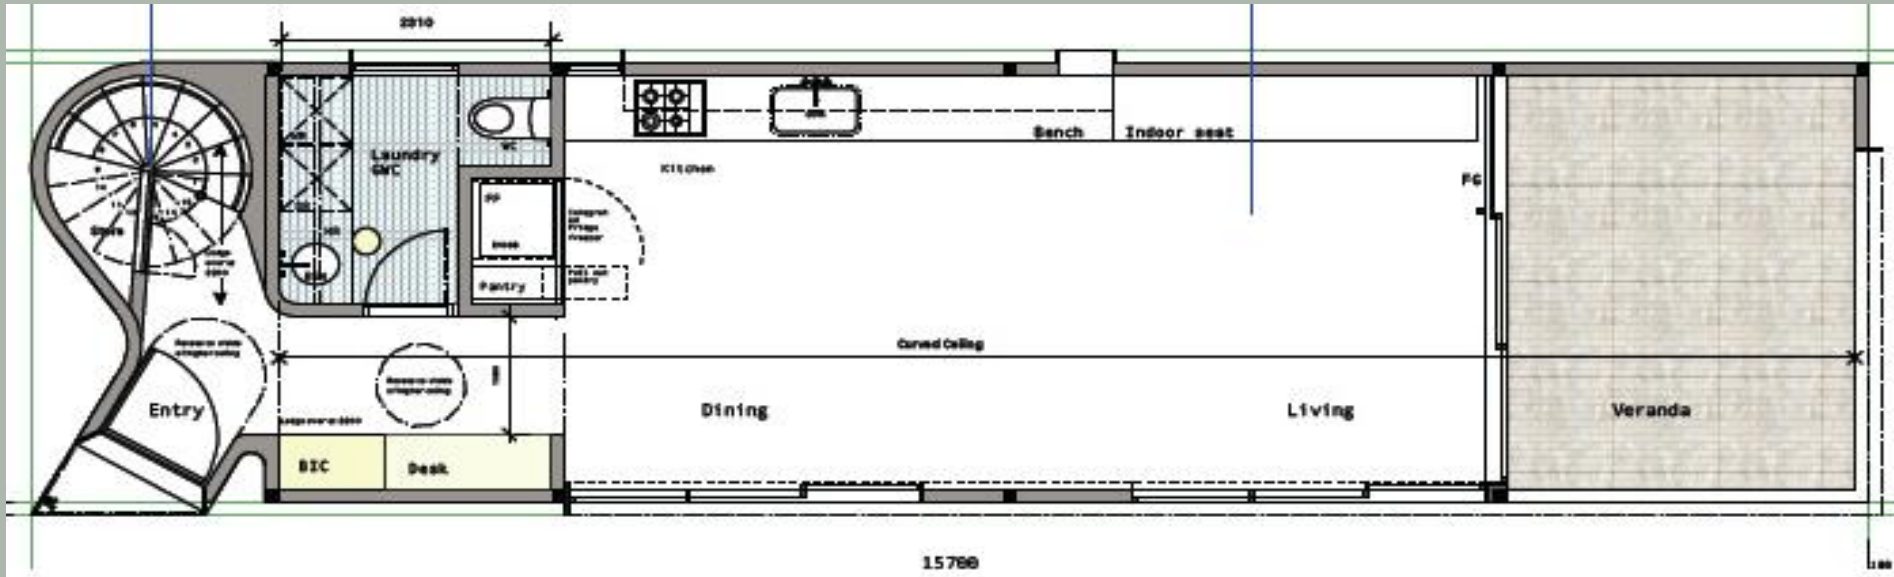

15.7m external

Sky Haus Ground Floor

4.06m external

Sky Haus First Floor

happyhaus

SKY HAUS \$325,000 + GST

DB DOUBLE SERIES

INTERNAL AREA 117m²
ROOF AREA 127.4m²

DESIGN.HOME.CHANGE.HOME.CHANGE.DESIGN.CHANGE.HOME.DESIGN.HOME.DESIGN.CHANGE.DESIGN.CHANGE.HOME.CHANGE.DESIGN.HOME

Happy Haus has prepared carefully all the detail on this floorplan and believe them to be correct. Any plans, drawings, Photographs or artists' impressions are for presentation purposes and indicative only. They are intended to give an impression of how you're finished Happy Haus may look. Fittings, fixtures, colour schemes, finishing views and lighting may vary from representations, and will depend in which package you take. We are not liable for normal variations in tolerance dimensions, colour, weight or quality of the house and its floorplans. Furniture is not included in a Happy Haus home. We may also change any of the information without notice.