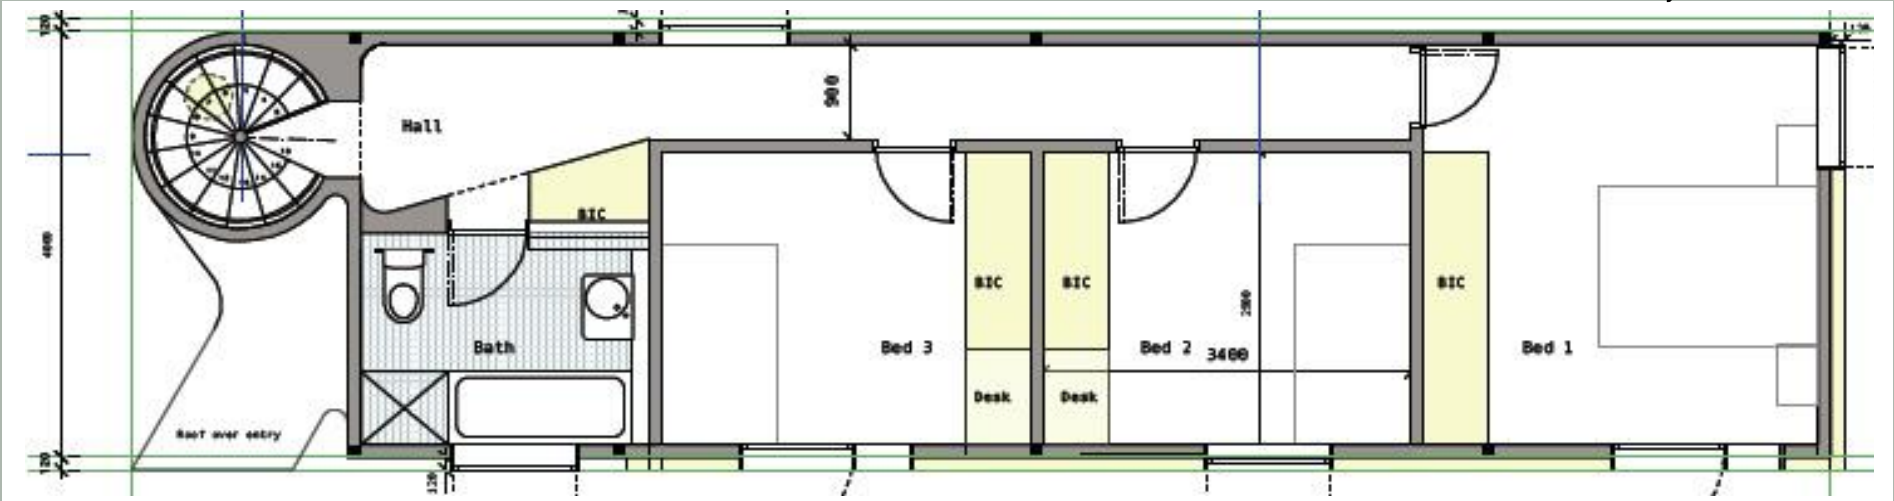

15.7m external

Sky Haus Ground Floor

4.06m external

Sky Haus First Floor

happyhaus

SKY HAUS \$325,000 + GST

DB DOUBLE SERIES

INTERNAL AREA 117m²
ROOF AREA 127.4m²

DESIGN.HOME.CHANGE.HOME.CHANGE.DESIGN.CHANGE.HOME.DESIGN.HOME.DESIGN.CHANGE.DESIGN.CHANGE.HOME.CHANGE.DESIGN.HOME

Happy Haus has prepared carefully all the detail on this floorplan and believe them to be correct. Any plans, drawings, Photographs or artists' impressions are for presentation purposes and indicative only. They are intended to give an impression of how you're finished Happy Haus may look. Fittings, fixtures, colour schemes, finishing views and lighting may vary from representations, and will depend in which package you take. We are not liable for normal variations in tolerance dimensions, colour, weight or quality of the house and its floorplans. Furniture is not included in a Happy Haus home. We may also change any of the information without notice.