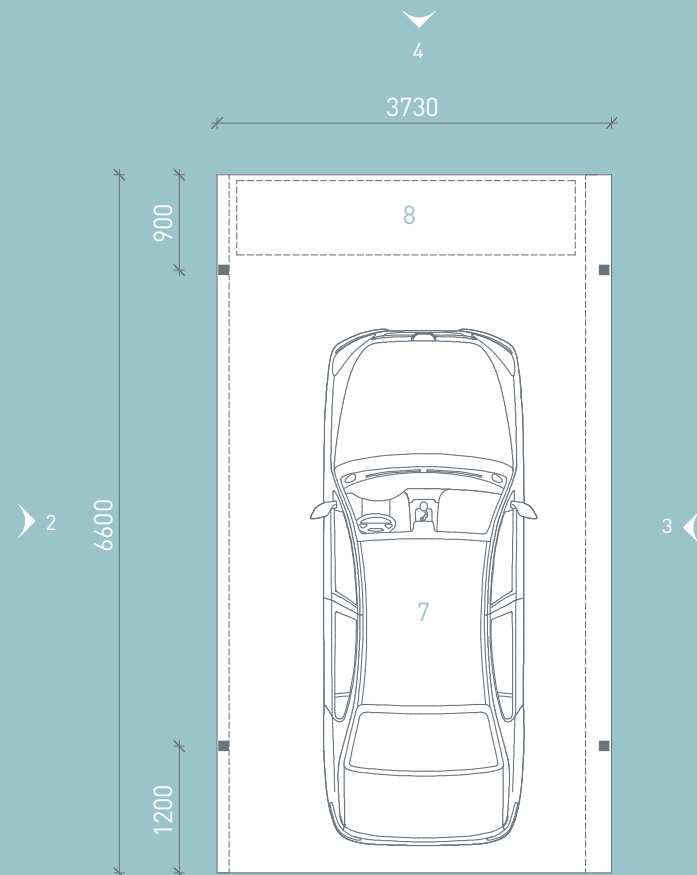

2 ELEVATION
CARSHED

3 ELEVATION
CARSHED

4 ELEVATION
CARSHED

1 FLOOR PLAN
CARSHED

5 ELEVATION
CARSHED

happyhaus

DESIGN HOME CHANGE HOME CHANGE DESIGN CHANGE HOME DESIGN
CHANGE DESIGN HOME DESIGN CHANGE HOME HOME DESIGN CHANGE

LEGEND

- 1. KITCHEN
- 2. LIVING/DINING
- 3. BATHROOM/LAUNDRY
- 4. BEDROOM
- 5. ENSUITE
- 6. DECK
- 7. CARPORT
- 8. STORAGE UNIT

CARSHED

DHAN SERIES SHED

AREA: 23.5sqm