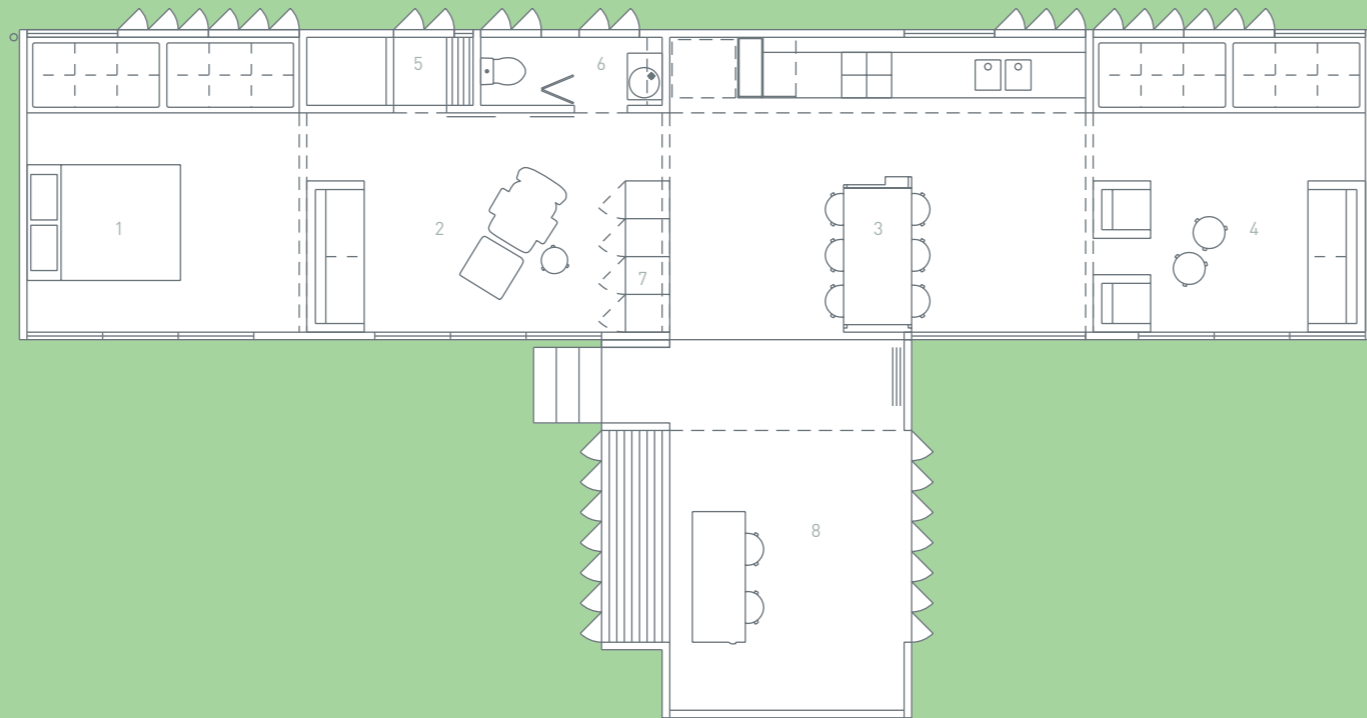

**BASE HAUS + 8000 EXPANDER**  
2 BEDROOM HOUSE + OUTDOOR ROOM

- 1 BEDROOM 1
- 2 SITTING ROOM
- 3 DINING ROOM + KITCHEN
- 4 BEDROOM 2 + SITTING ROOM
- 5 SHOWER
- 6 POWDER ROOM
- 7 ROBES
- 8 OUTDOOR ROOM

**BASE HAUS + 5000 EXPANDER**  
COUPLE'S WEEKENDER + OUTDOOR ROOM

- 1 BEDROOM 1
- 2 SITTING ROOM
- 3 DINING ROOM + KITCHEN
- 4 BEDROOM 2 + SITTING ROOM
- 5 SHOWER
- 6 POWDER ROOM
- 7 ROBES
- 8 OUTDOOR ROOM

happyhaus

DESIGN HOME CHANGE HOME CHANGE DESIGN CHANGE HOME DESIGN  
CHANGE DESIGN HOME DESIGN CHANGE HOME HOME DESIGN CHANGE

WHITE SERIES